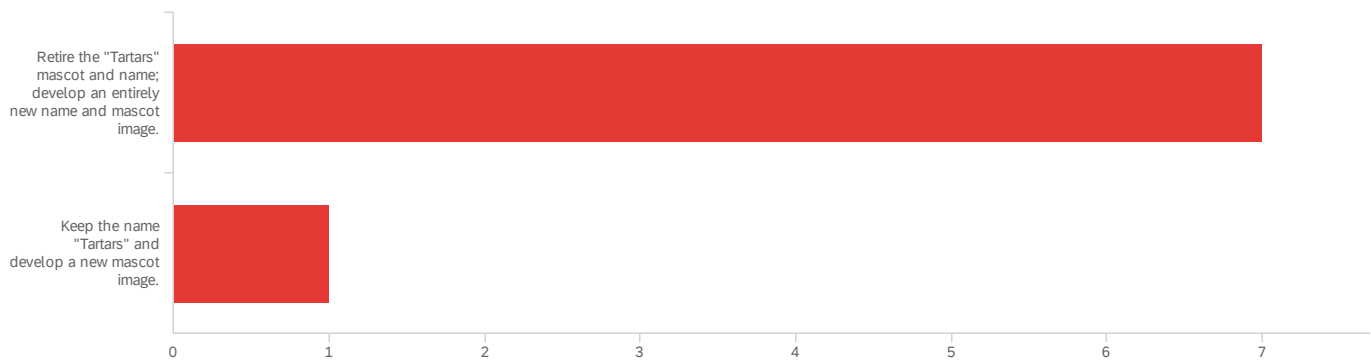

Default Report

Tartar Mascot Review Taskforce – Recommendation Preference Survey - Copy

February 1, 2022 11:30 AM PST

Q2 - Based on the results of the “Compton College Tartars Mascot Survey” completed over winter break, what is your preference between the following two recommendations?

Please choose one.

#	Field	Minimum	Maximum	Mean	Std Deviation	Variance	Count
1	Based on the results of the “Compton College Tartars Mascot Survey” completed over winter break, what is your preference between the following two recommendations? Please choose one.	1.00	2.00	1.13	0.33	0.11	8

#	Field	Choice Count
1	Retire the "Tartars" mascot and name; develop an entirely new name and mascot image.	87.50% 7
2	Keep the name "Tartars" and develop a new mascot image.	12.50% 1

8

Showing rows 1 - 3 of 3

End of Report