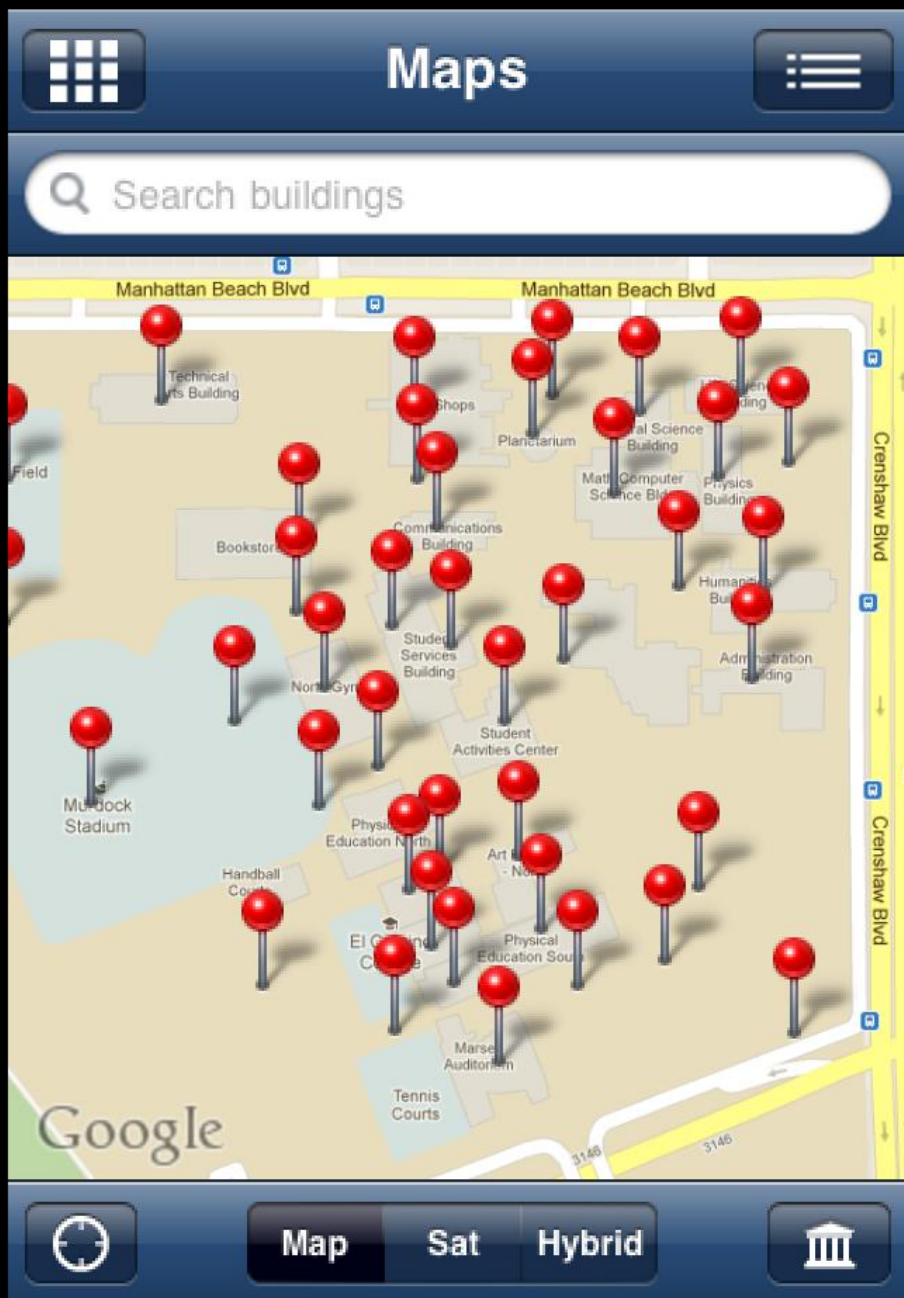

Map View

To view

[Back](#) **Student Services Center**

Student Services Center

Additional Services: Admissions
CalWORKS Counseling EOP&S Financial
Aid Records Testing

View Campus Map [>](#)

MOX
MOBILE ACCESS

Logout

El Camino College

Courses

News

Important #'s

Maps

Friends

My Card

Notifications

SELECT MAPS
to view
campus map

← Another way to find my building.

Satellite view

Maps

▼ Other

Schauerman Library >

Shops >

Social Science >

Softball Field >

South Gym >

Special Resource Center >

Student Activities Center >

Student Services Center >

Technical Arts >

Use the drop down menu to find a list of buildings