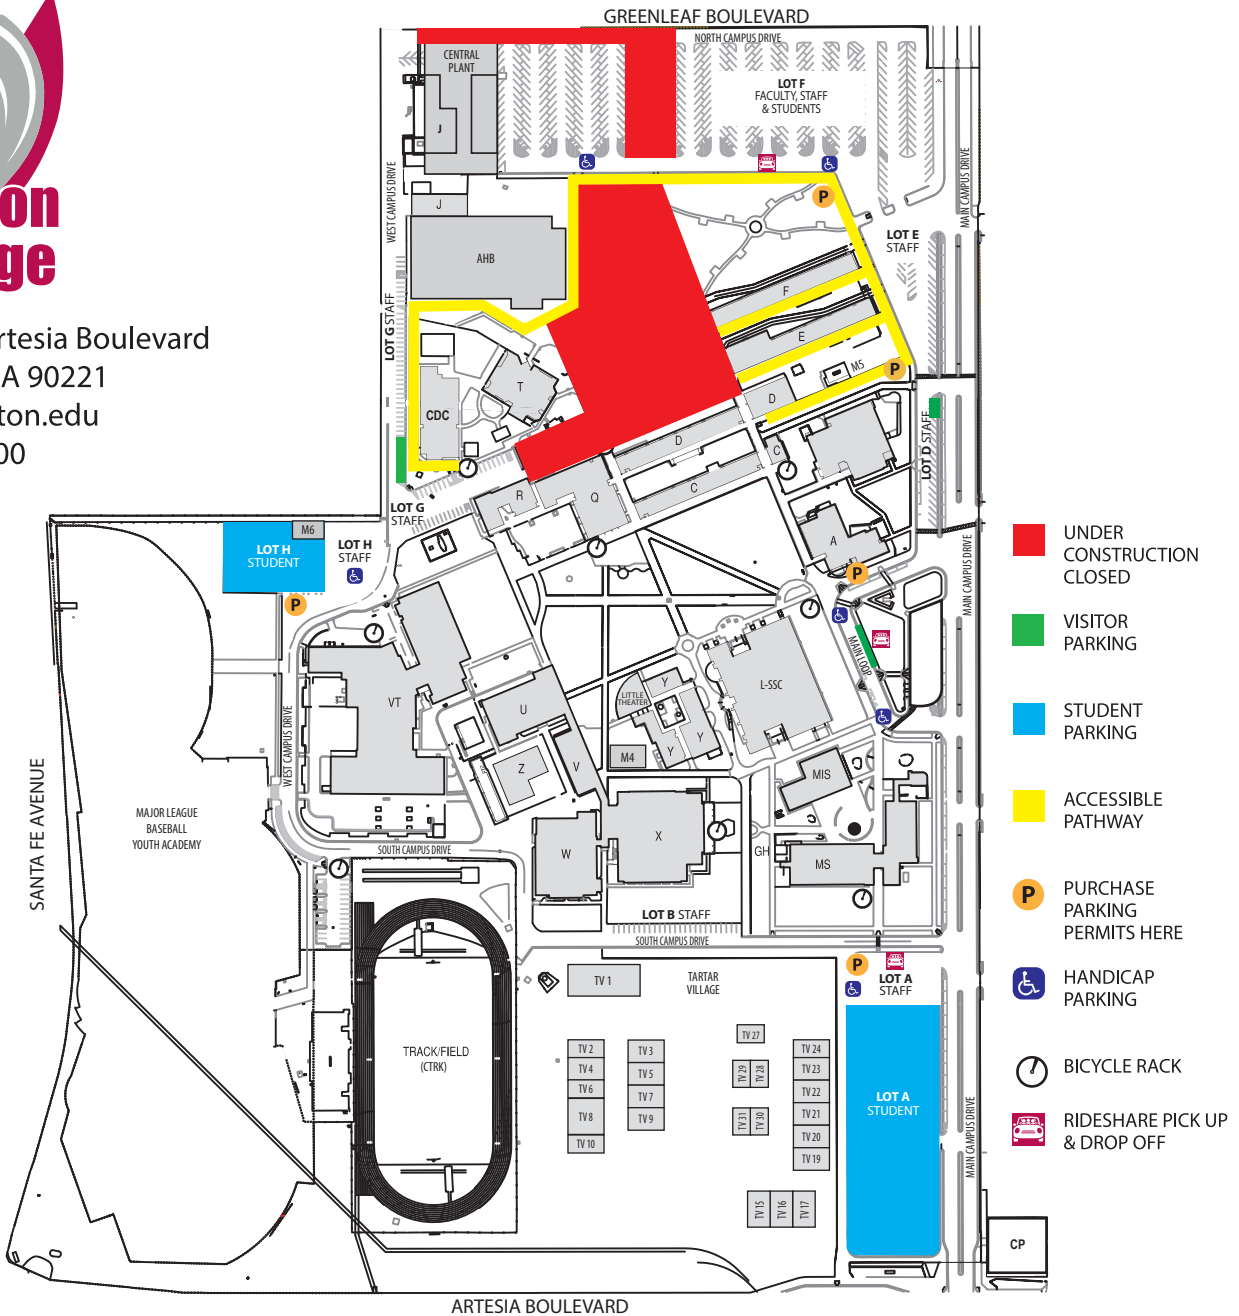

1111 East Artesia Boulevard
Compton, CA 90221
www.compton.edu
310-900-1600