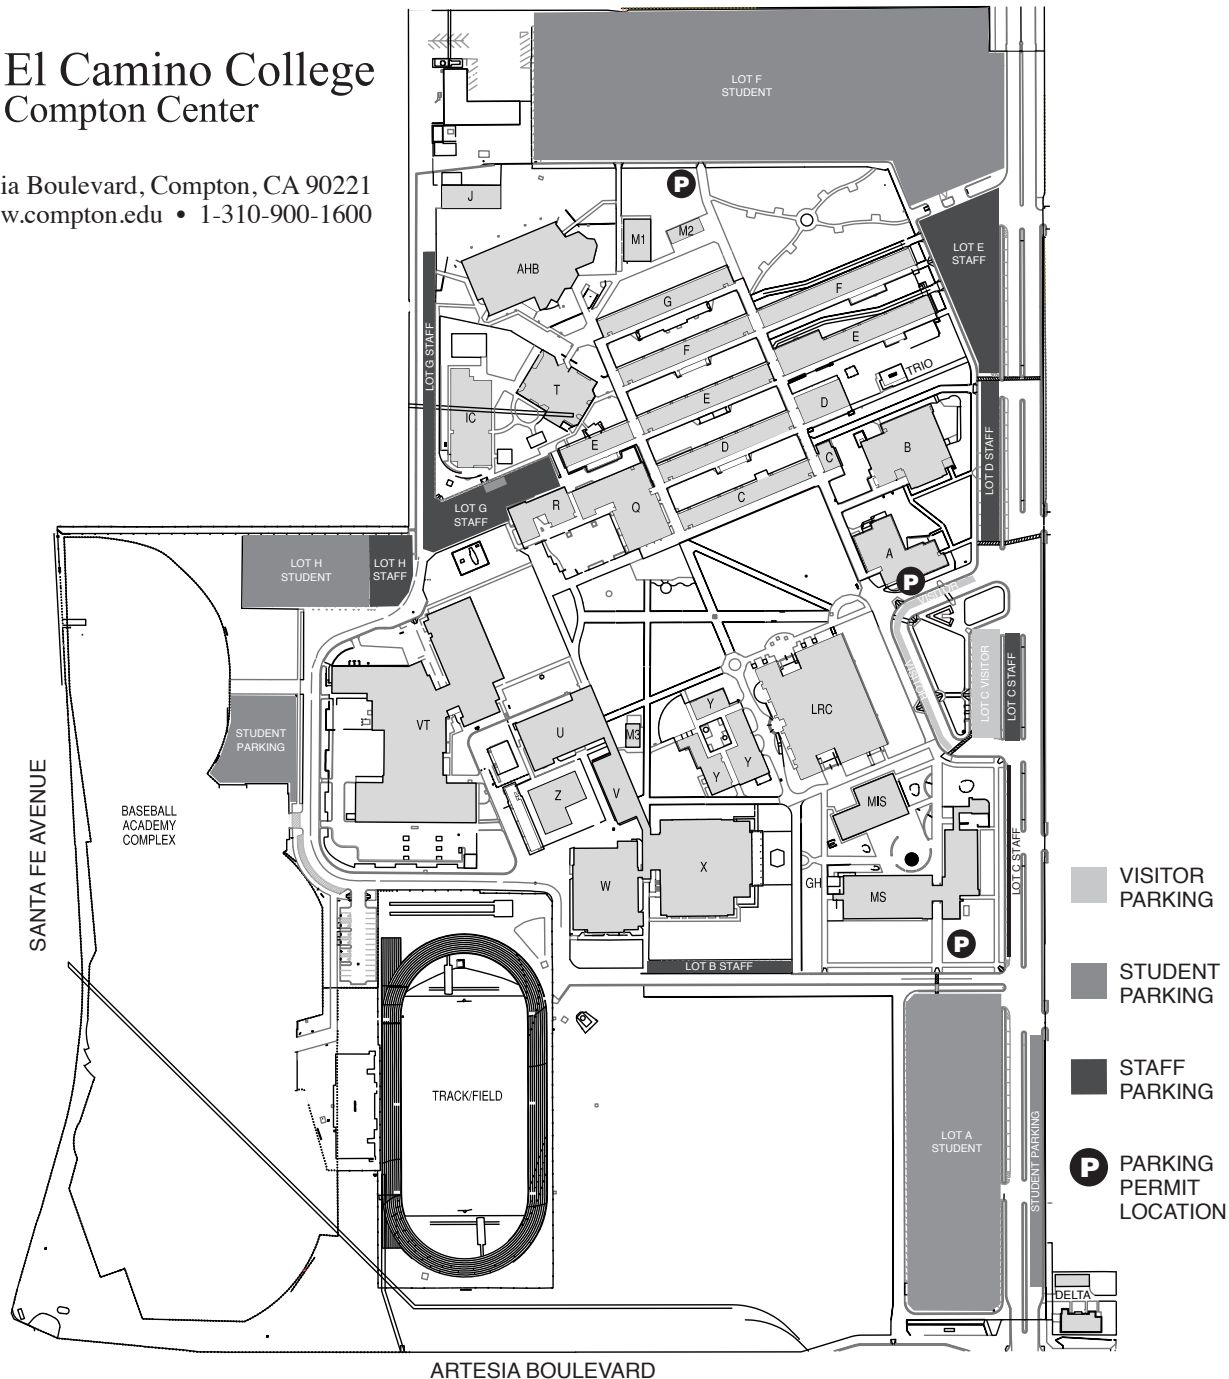

El Camino College Compton Center

1111 E. Artesia Boulevard, Compton, CA 90221
www.compton.edu • 1-310-900-1600

EL CAMINO COLLEGE COMPTON CENTER

A	Administration, Admissions & Records, Counseling, Dean of Student Services	LRC	Learning Resource Center (closed during renovation)
AHB	Allied Health Building (closed during renovation)	MS	Math/Science
B	Library, Nursing, Child Development, Dean of Health & Human Services	MIS	Management Information Systems
C	Academic Affairs, Bursar's Office, Business Affairs, Human Resources, Vice President Compton Center, Print Shop	M1	ESL
D	English Department, Welcome Center, Transfer/Career Center, Outreach and School Relations, Assessment Center	Q	Student Lounge, Cafeteria, Faculty & Staff Lounge
DELTA	Foster & Kinship Care Education	R	Bookstore, Student Life
E	Social Science, Ethnic Studies, TV Studio, Financial Aid	T	Abel B. Sykes Jr. Child Development Center
F	Language Lab, Writing Center, Special Resource Center (DSP&S)	TRIO	Upward Bound, Upward Bound Math & Science
G	Spanish, Learning Resource Center, Distance Education, Dean of Academic Programs	U	EOPS/CARE
IC	Child Development Center - Infant/Toddler Building	V	Campus Police Department (V-72), Classrooms
J	Maintenance	VT	Engineering, Business, CIS, Machine Shop, Diesel, Auto Shop, Welding, CalWORKs, Dean of Career & Technology Education, Math & Science
		W	Physical Education, Athletics
		X	Gymnasium, Dance
		Y	Music, Theater Arts