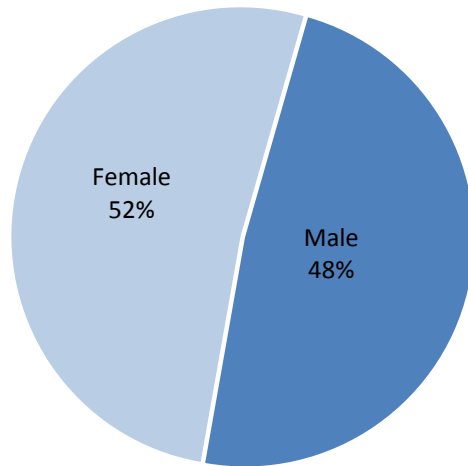

Compton Community College District

District Demographic Profile Census 2010

This report provides a brief demographic profile of the cities within the Compton Community College District. The district encompasses all or most of the following cities: Compton, East Rancho Dominguez (East Compton), Lynwood, and Paramount. Data presented comes from the 2010 US Census and is available online for free at www.census.gov. The estimated population of the Compton Community College District based on 2010 Census Tract Data is 320,280. The charts provided include percentages of the district population as a whole by gender and race/ethnicity. A chart showing age counts by gender is also provided. Charts which show data by city do not include data for cities which are only partially located within the district boundaries. Additional population characteristics are available by request. Please contact Institutional Research for more information.

Compton District Population by City

District Population by Gender

District Population by Ethnicity

District Population by Age/Gender

Median Age by City