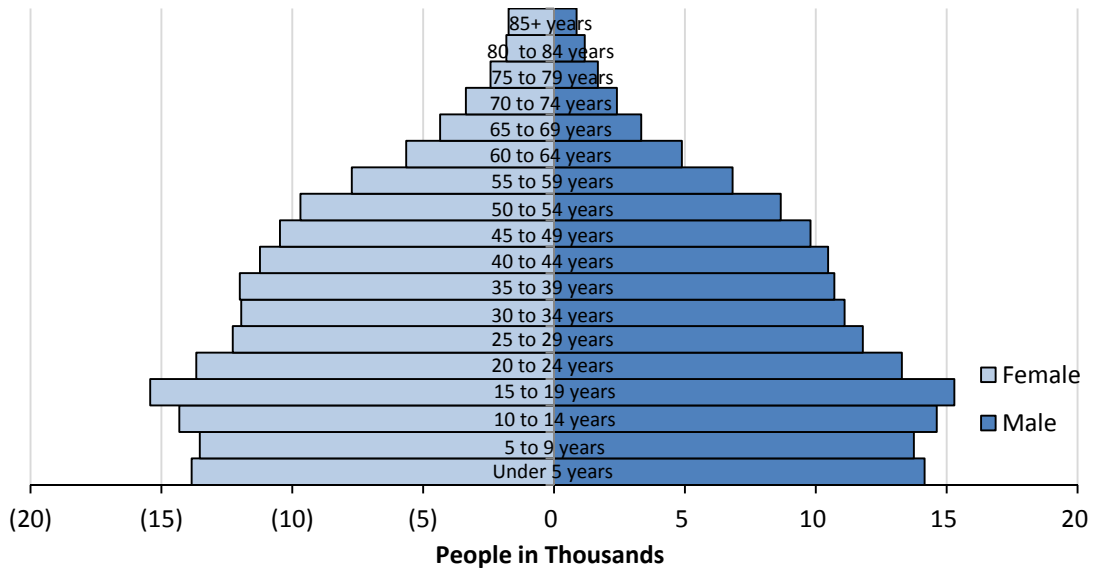

Compton Community College District

District Demographic Profile Census 2010

This report provides a brief demographic profile of the cities within the Compton Community College District. The district encompasses all or most of the following cities: Compton, East Rancho Dominguez (East Compton), Lynwood, and Paramount. Data presented comes from the 2010 US Census and is available online for free at www.census.gov. The estimated population of the Compton Community College District based on 2010 Census Tract Data is 320,280. The charts provided include percentages of the district population as a whole by gender and race/ethnicity. A chart showing age counts by gender is also provided. Charts which show data by city do not include data for cities which are only partially located within the district boundaries. Additional population characteristics are available by request. Please contact Institutional Research for more information.

Compton District Population by City

District Population by Gender

District Population by Ethnicity

District Population by Age/Gender

Median Age by City