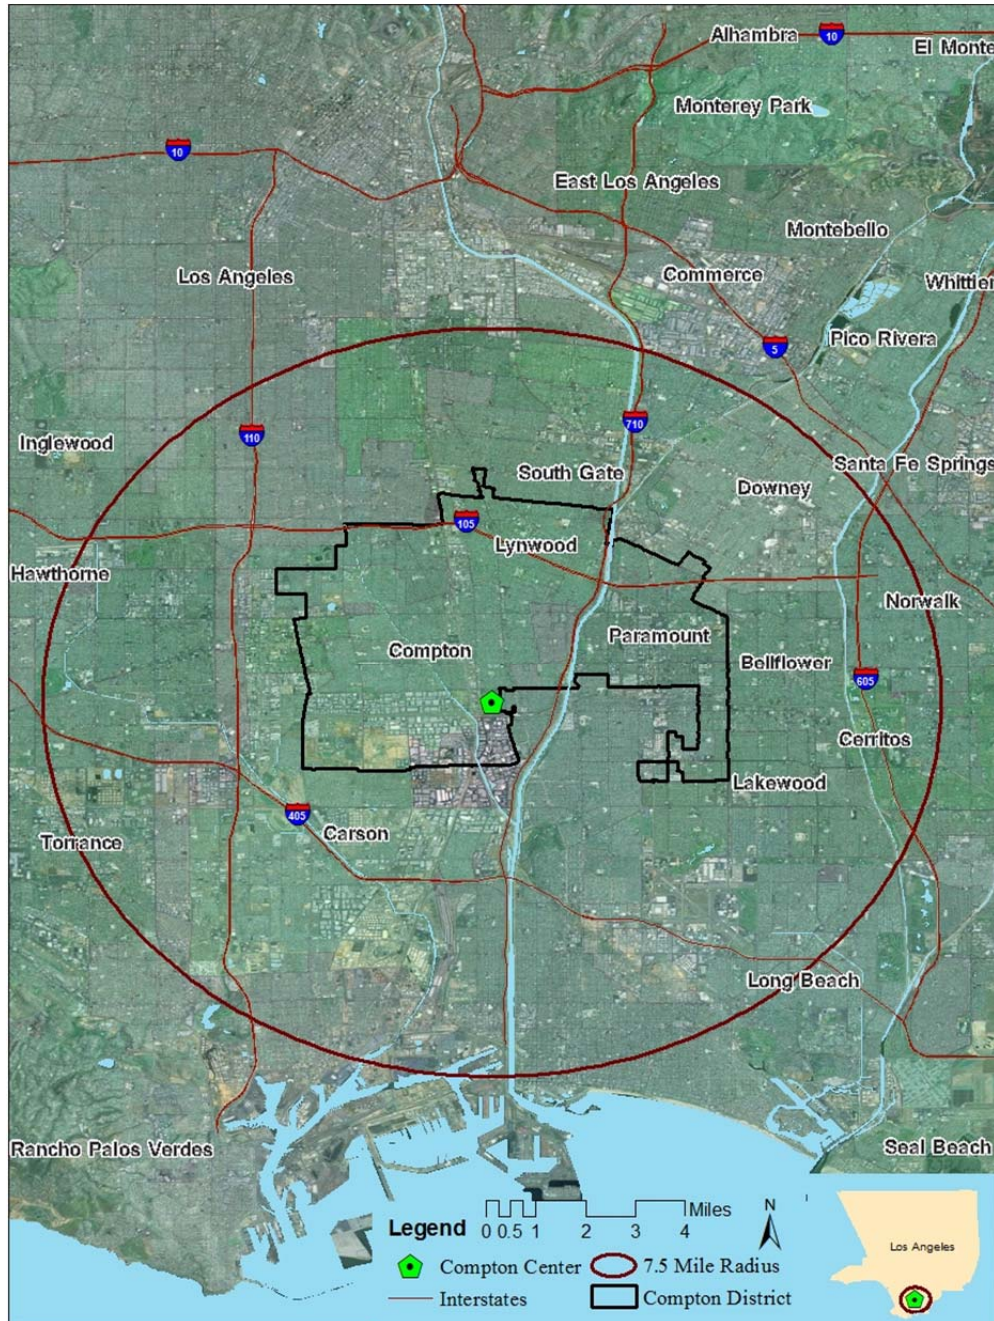

Compton Community College District

District Demographic Profile Census 2010

This report provides a brief demographic profile of the cities within the Compton Community College District. The district encompasses all or most of the following cities: Compton, East Rancho Dominguez (East Compton), Lynwood, and Paramount. Data presented comes from the 2010 US Census and is available online for free at www.census.gov. The estimated population of the Compton Community College District based on 2010 Census Tract Data is 320,280. The charts provided include percentages of the district population as a whole by gender and race/ethnicity. A chart showing age counts by gender is also provided. Charts which show data by city do not include data for cities which are only partially located within the district boundaries. Additional population characteristics are available by request. Please contact Institutional Research for more information.

Compton District Population by City

District Population by Gender

District Population by Ethnicity

District Population by Age/Gender

Median Age by City