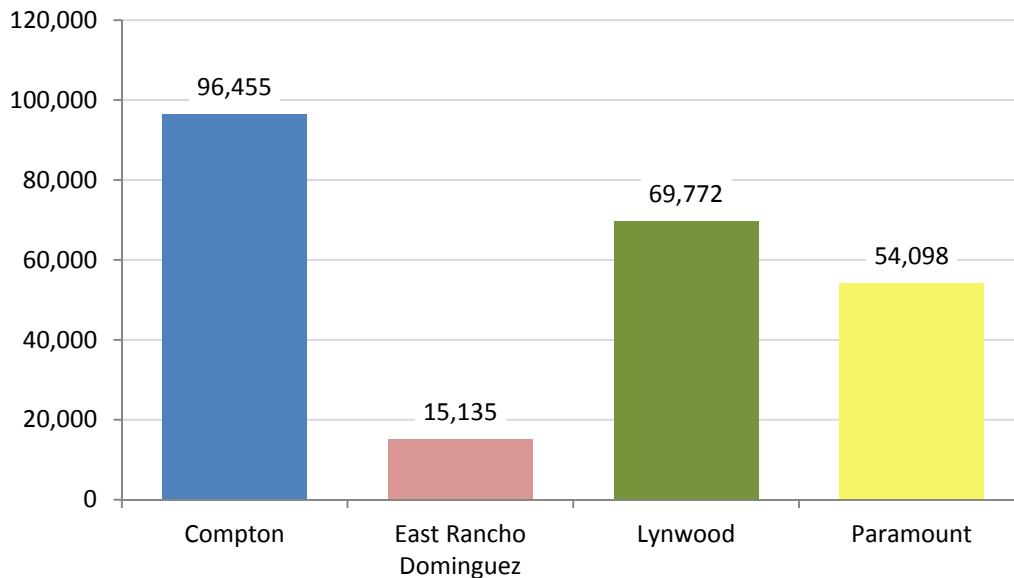

Compton Community College District

District Demographic Profile Census 2010

This report provides a brief demographic profile of the cities within the Compton Community College District. The district encompasses all or most of the following cities: Compton, East Rancho Dominguez (East Compton), Lynwood, and Paramount. Data presented comes from the 2010 US Census and is available online for free at www.census.gov. The estimated population of the Compton Community College District based on 2010 Census Tract Data is 320,280. The charts provided include percentages of the district population as a whole by gender and race/ethnicity. A chart showing age counts by gender is also provided. Charts which show data by city do not include data for cities which are only partially located within the district boundaries. Additional population characteristics are available by request. Please contact Institutional Research for more information.

Compton District Population by City

District Population by Gender

District Population by Ethnicity

District Population by Age/Gender

Median Age by City