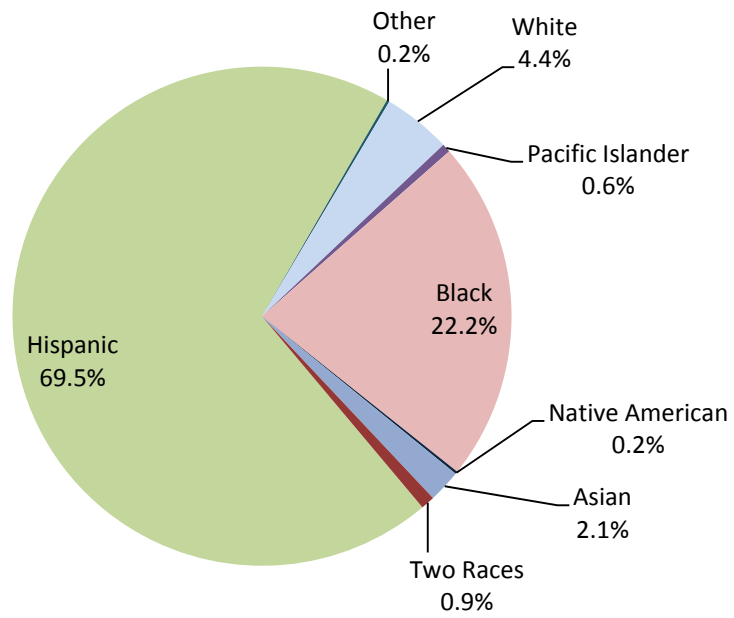

Compton Community College District

District Demographic Profile Census 2010

This report provides a brief demographic profile of the cities within the Compton Community College District. The district encompasses all or most of the following cities: Compton, East Rancho Dominguez (East Compton), Lynwood, and Paramount. Data presented comes from the 2010 US Census and is available online for free at www.census.gov. The estimated population of the Compton Community College District based on 2010 Census Tract Data is 320,280. The charts provided include percentages of the district population as a whole by gender and race/ethnicity. A chart showing age counts by gender is also provided. Charts which show data by city do not include data for cities which are only partially located within the district boundaries. Additional population characteristics are available by request. Please contact Institutional Research for more information.

Compton District Population by City

District Population by Gender

District Population by Ethnicity

District Population by Age/Gender

Median Age by City